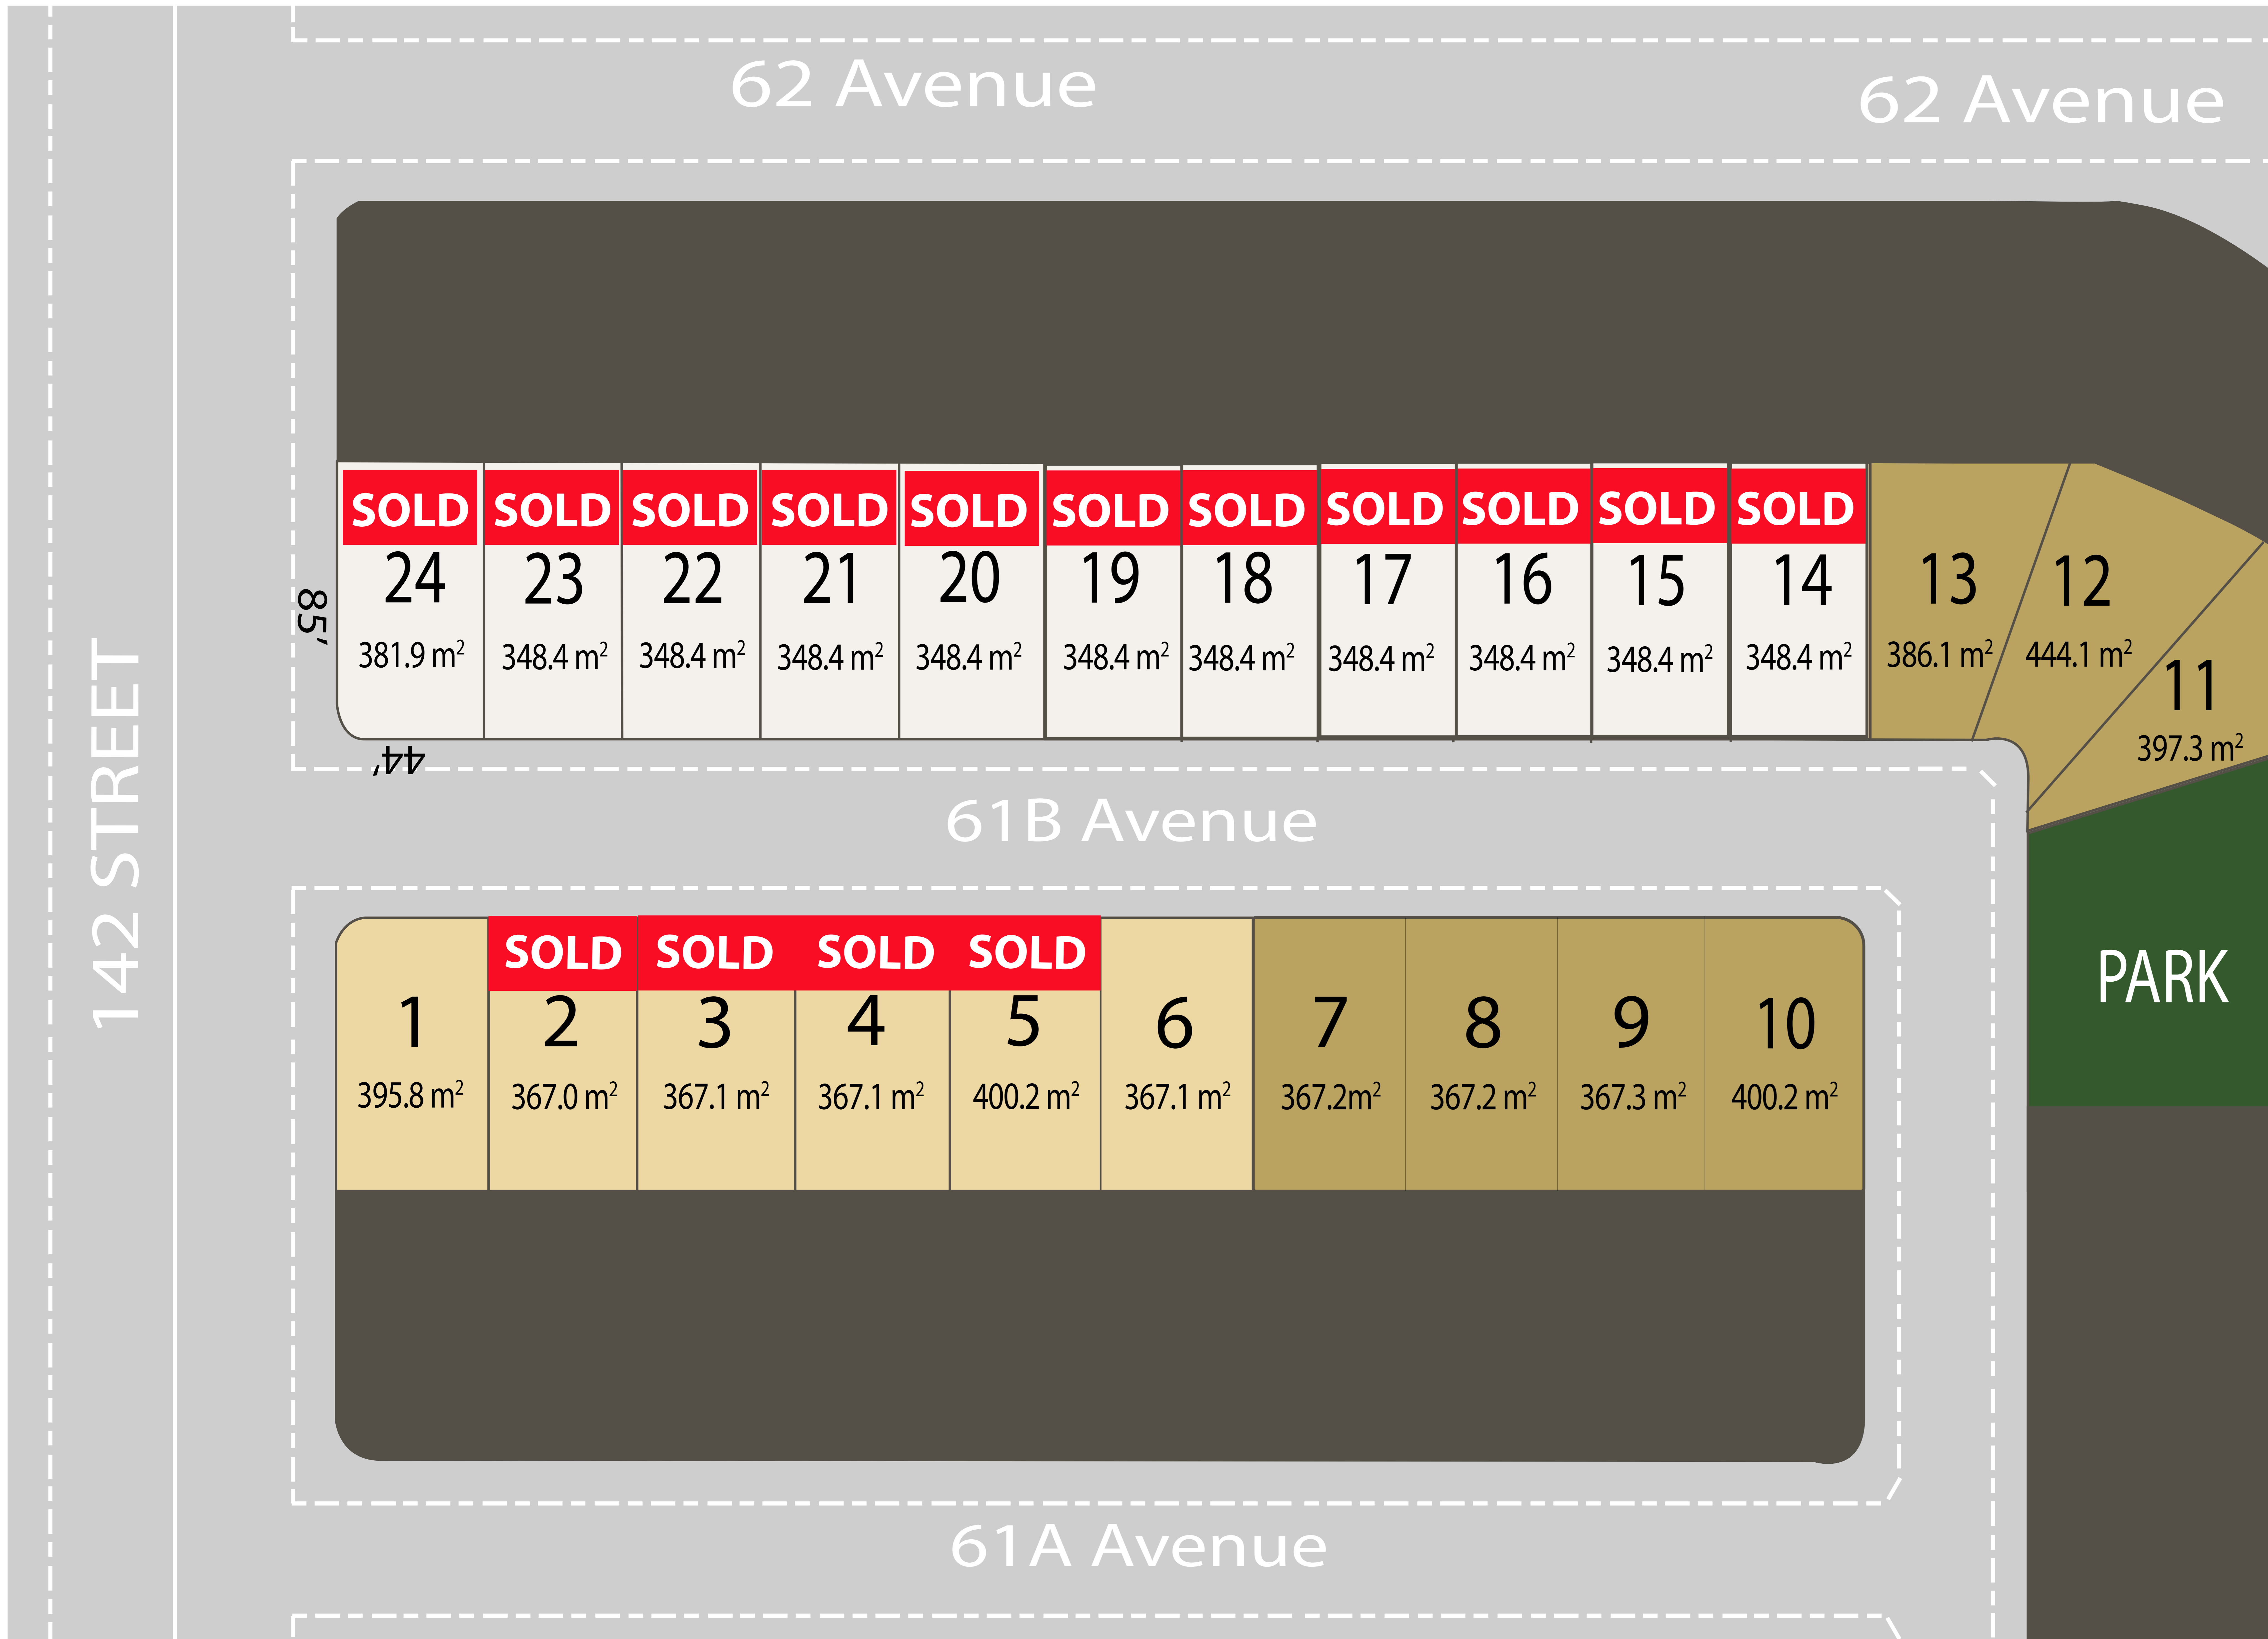

SITE MAP

-  Phase 1
-  Phase 3
-  Phase 4

SOLD	SOLD	SOLD	SOLD	SOLD	SOLD	SOLD	SOLD	SOLD	SOLD	SOLD	SOLD
24	23	22	21	20	19	18	17	16	15	14	
381.9 m ²	348.4 m ²	348.4 m ²	348.4 m ²	348.4 m ²	348.4 m ²	348.4 m ²	348.4 m ²	348.4 m ²	348.4 m ²	348.4 m ²	

13	12	11
386.1 m ²	444.1 m ²	397.3 m ²

1	SOLD	SOLD	SOLD	SOLD	6	7	8	9	10
395.8 m ²	367.0 m ²	367.1 m ²	367.1 m ²	400.2 m ²	367.1 m ²	367.2 m ²	367.2 m ²	367.3 m ²	400.2 m ²