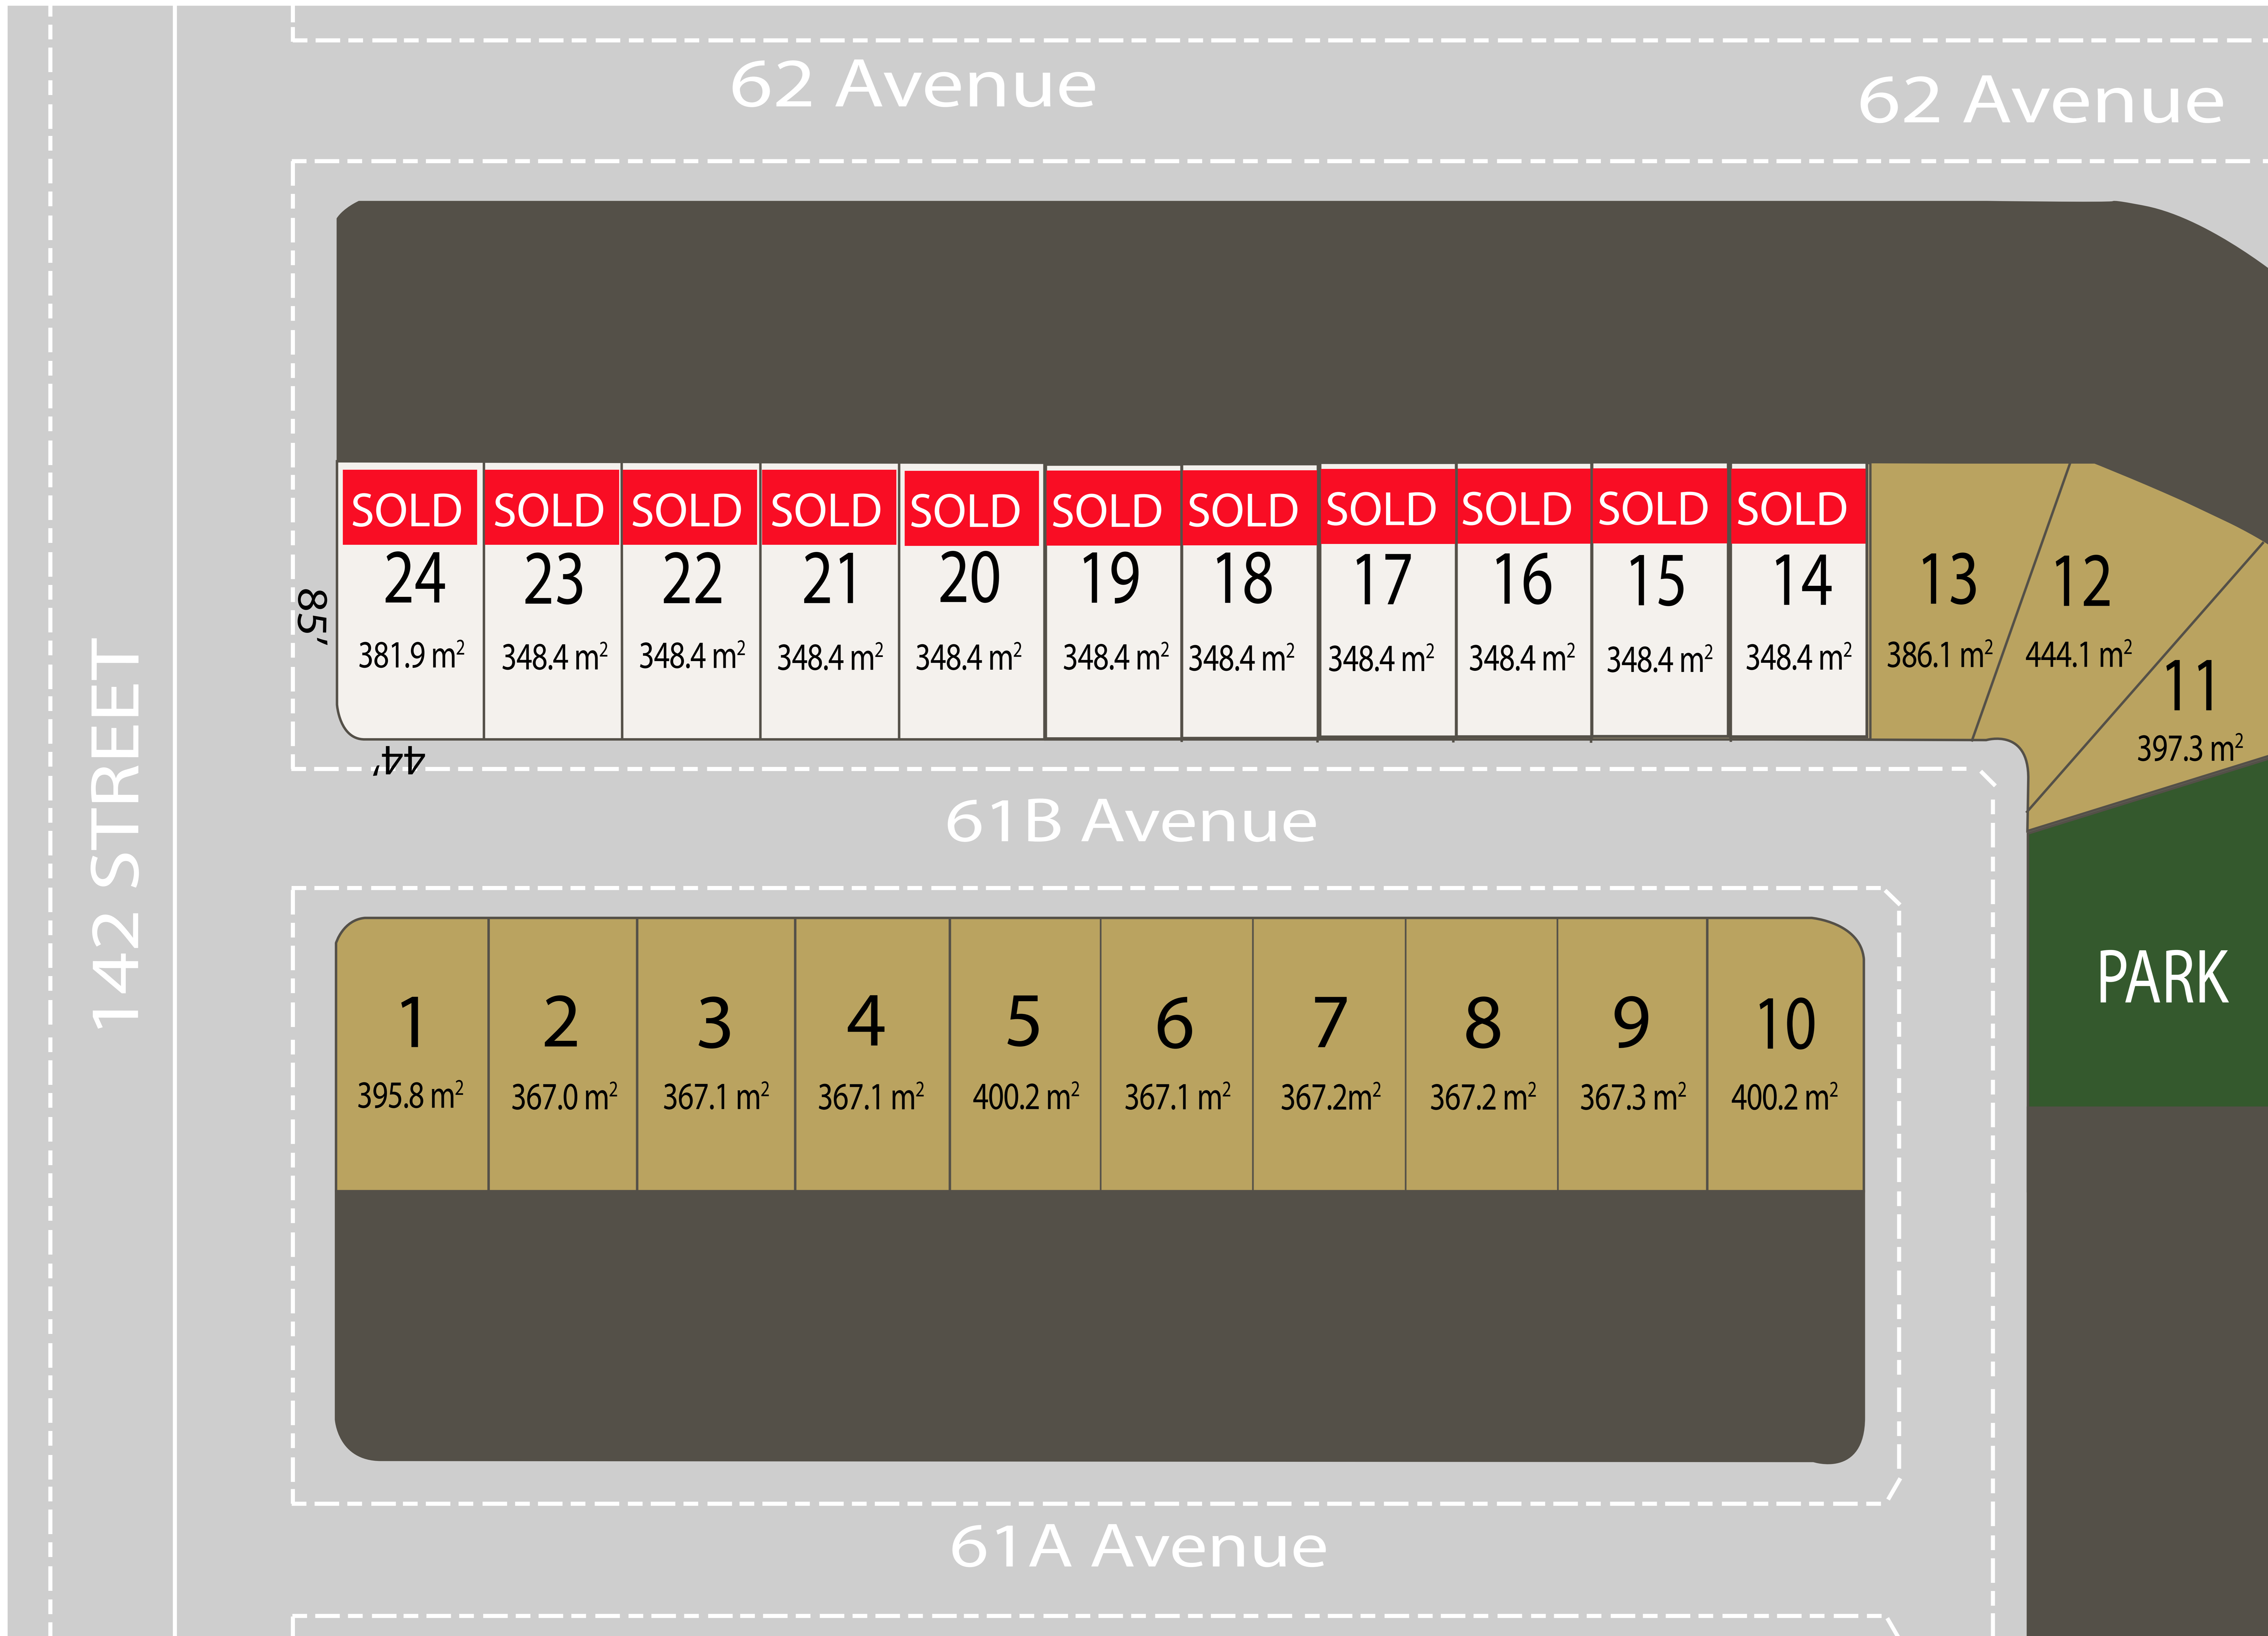

SITE MAP

-  Phase 1
-  Phase 2
-  Phase 3

MARKETING AND SALES BY

604 723 7653

scott@thegoldenkeygroup.com

 Homelife Benchmark Titus Realty

WWW.BELLPOINTE.CA