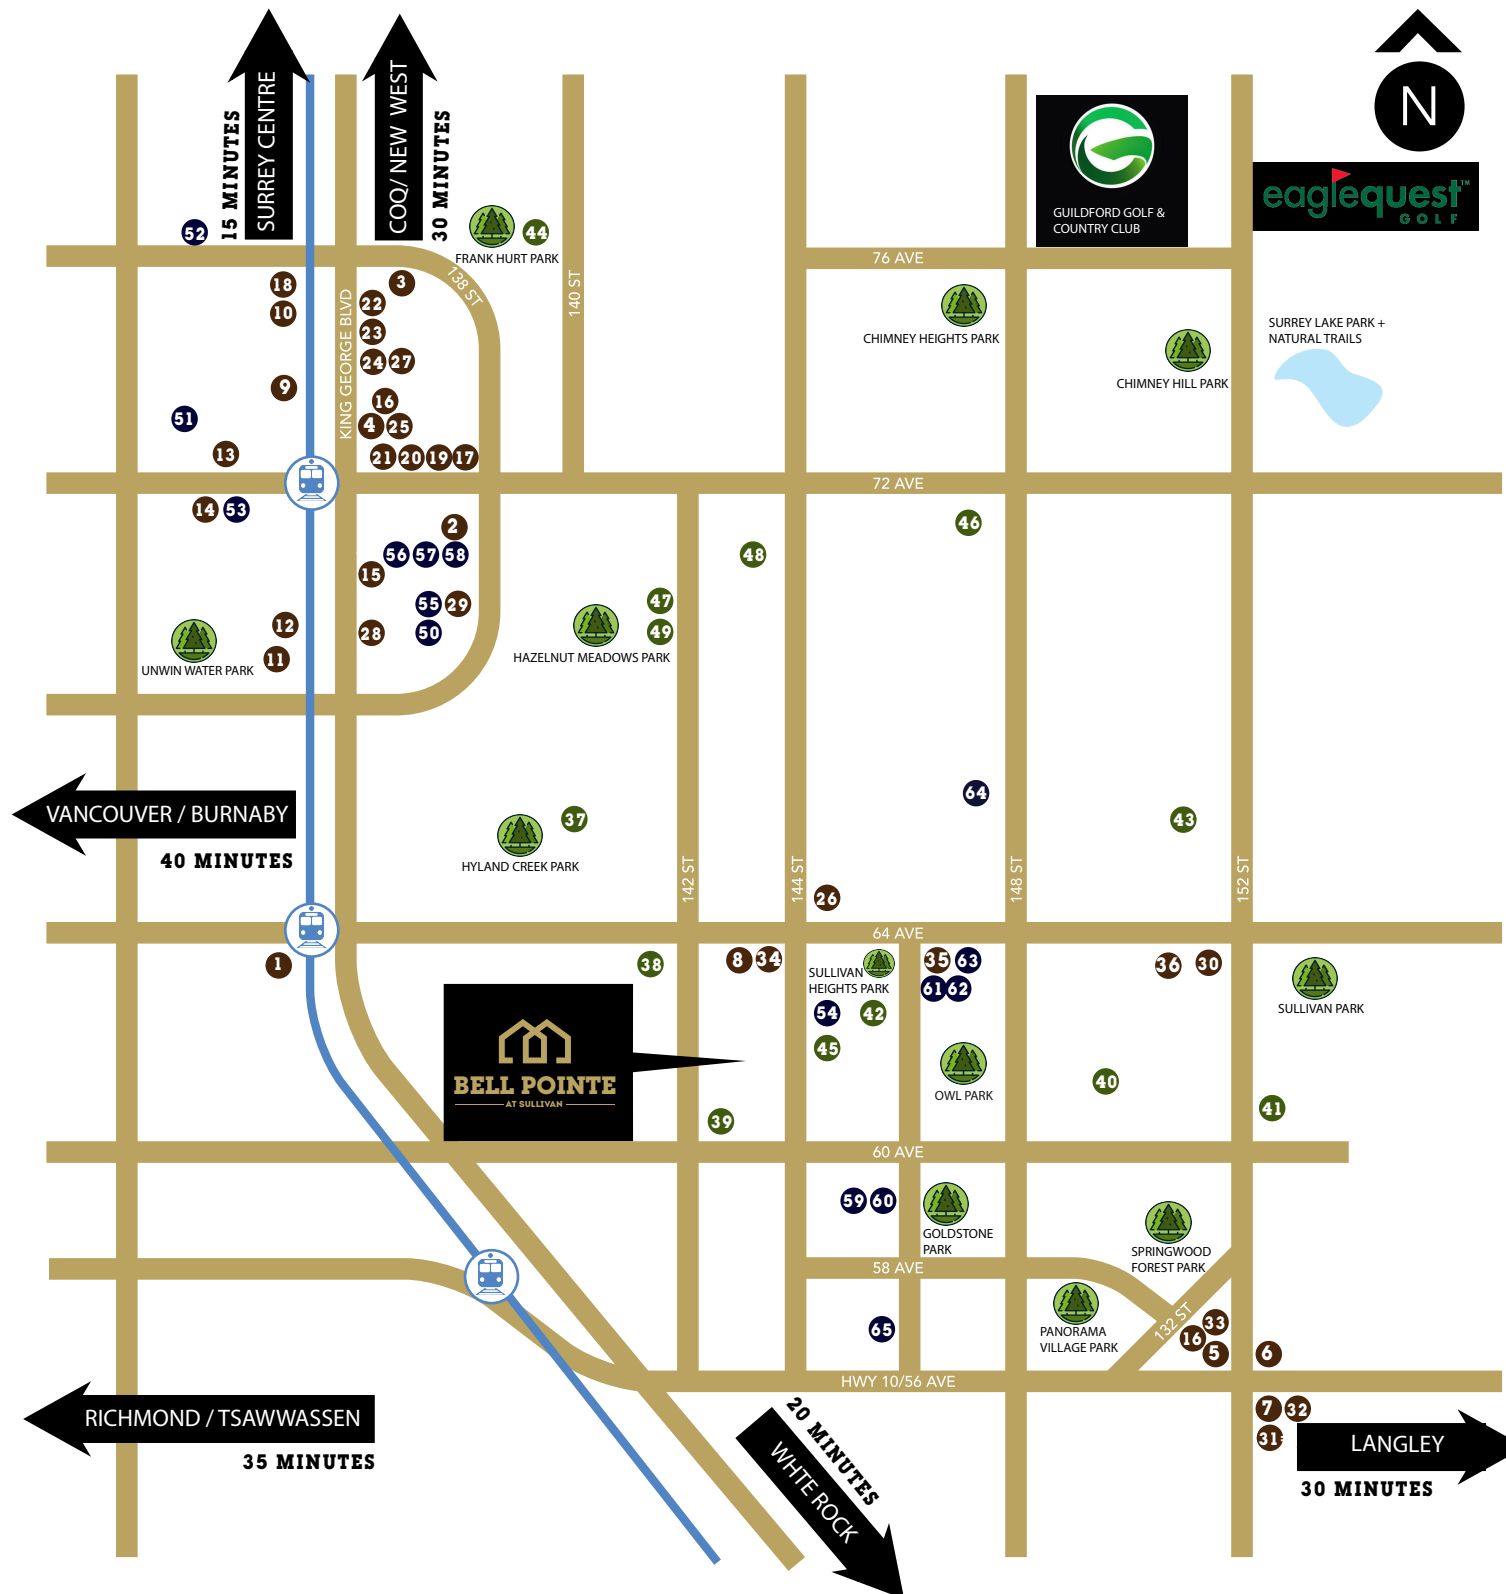

NEIGHBOURHOOD

SHOPPING ●

1. TOWN PANTRY
2. NEWTON TOWN CENTRE
3. KINGS CROSS
4. CENTRE OF NEWTON
5. PANORAMA VILLAGE
6. SULLIVAN SQUARE
7. PANORAMA PLACE
8. SULLIVAN HEIGHTS PLAZA
9. COSTCO
10. CANADIAN TIRE
11. VALUE VILLAGE
12. THE BRICK

SOCIAL ●

13. OLD SURREY RESTAURANT
14. ANASTASIA SEAFOOD & STEAKHOUSE
15. WINGS TAP & GRILL
16. BREWSTERS PUB & LIQUOR STORE
17. PLANET INDIA
18. BARCELOS CHIKEN
19. LUCKY HORSE
20. WING YUEN
21. KYOT SUSHI
22. BOSTON PIZZA
23. FAY'S FAMILY RESTAURANT
24. KELLY'S PUB
25. WILD WING
26. TIM HORTONS
27. STARBUCKS
28. DENNY'S RESTAURANT
29. THE FIN SPORT BAR
30. NEW YORK NEW YORK
31. THE BIG RIDGE BREWING CO.
32. BROWN'S SOCIALHOUSE
33. WHITE SPOT
34. POPEYES LOUISIANA KITCHEN
35. DAWOOD'S MEAT & PIZZA
36. GOLDEN PANDA RESTAURANT

EDUCATION ●

34. YOUNG ACHIEVERS EARLY LEARNING
35. NEWTON JACK & JILL DAYCARE
36. GEORGES VANIER ELEMENTARY
37. HYLAND ELEMENTARY
38. MCLEOD ROAD TRADITIONAL
39. ECOLE WOODWARD HILL ELEMENTARY
40. CAMBRIDGE ELEMENTARY
41. SULLIVAN ELEMENTARY
42. GOLDSTONE PARK ELEMENTARY
43. REGENT CHRISTIAN ACADEMY
44. FRANK HURT SECONDARY
45. SULLIVAN HEIGHTS SECONDARY
46. TE SCOTT ELEMENTARY SCHOOL
47. YOUNG ACHIEVERS EARLY LEARNING
48. NEWTON JACK & JILL DAYCARE
49. GEORGES VANIER ELEMENTARY

WELL BEING & OTHERS ●

50. NEWTON SENIOR CENTRE
51. INNER GLOW YOGA
52. PLATINUM ATHLETIC CLUB
53. NEWTON CULTURAL CENTRE
54. BELL PERFORMING ARTS CENTRE
55. NEWTON ARENA
56. NEWTON WAVE POOL
57. NEWTON LIBRARY
58. HOLLYWOOD 3 CINEMA
59. THE TENNIS CENTRE SURREY
60. 2W TRAINING
61. FIT NATION
62. SURREY ATHLETICS
63. DREAM GYMNASTICS
64. SURREY OPERATION CENTER
65. ROYAL CANADIAN MOUNTED POLICE